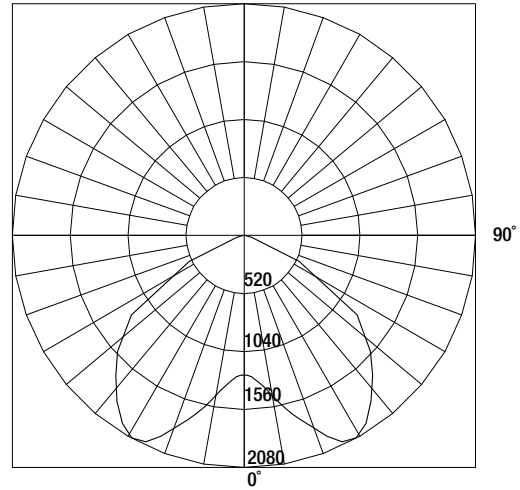

## Photometric Data

**Low Profile Canopy; 55W, 4000K, Garage Optic**  
**Maximum Candela = 1995**

**Low Profile Canopy; 55W, 4000K, Canopy Optic**  
**Maximum Candela = 2074**

40°C	Lumen Maintenance Factor				L <sub>70</sub> Calculated Hours
	Operating Hours				
	25,000	50,000	75,000	100,000	
PermaLED® Low Profile Canopy	0.95	0.95	0.94	0.93	1,080,644