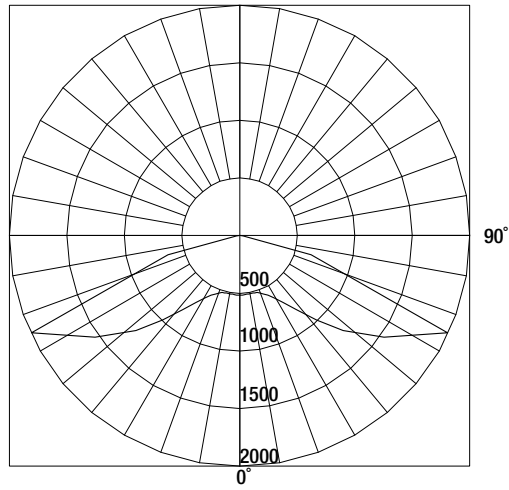

Photometric Data

Low Profile Canopy; 55W, 4000K, Garage Optic
Maximum Candela = 1995