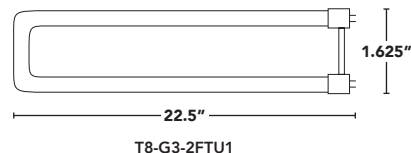

TOTALTUBE T8 G3

PART #	UPC	REPLACES	WATTAGE	LUMENS	COLOR	BASE	DLC CODE
RPT-B-TOTALTUBE-T8-G3-2FT-830-A	844006011802	17W FL	10W	1350	3000K	G13	N/A
RPT-B-TOTALTUBE-T8-G3-2FT-835-A	844006011819	17W FL	10W	1350	3500K	G13	N/A
RPT-B-TOTALTUBE-T8-G3-2FT-840-A	844006010003	17W FL	10W	1350	4000K	G13	N/A
RPT-B-TOTALTUBE-T8-G3-2FT-850-A	844006011826	17W FL	10W	1350	5000K	G13	N/A
RPT-B-TOTALTUBE-T8-G3-3FT-830-A	844006011901	25W FL	10W	1350	3000K	G13	N/A
RPT-B-TOTALTUBE-T8-G3-3FT-835-A	844006010027	25W FL	10W	1350	3500K	G13	PL56K1S3WXX5
RPT-B-TOTALTUBE-T8-G3-3FT-840-A	844006010010	25W FL	10W	1350	4000K	G13	PLWS9UUELNSC
RPT-B-TOTALTUBE-T8-G3-3FT-850-A	844006011918	25W FL	10W	1350	5000K	G13	PL7TNN06QF6X
RPT-B-TOTALTUBE-T8-G3-4FT-830-A	844006011925	32W FL	12W	1620	3000K	G13	PL3APLQDF6FO
RPT-B-TOTALTUBE-T8-G3-4FT-835-A	844006011932	32W FL	12W	1620	3500K	G13	PLVUI4UZR673
RPT-B-TOTALTUBE-T8-G3-4FT-840-A	844006010034	32W FL	12W	1620	4000K	G13	PLH56D7P9FSA
RPT-B-TOTALTUBE-T8-G3-4FT-850-A	844006010041	32W FL	12W	1620	5000K	G13	PL4C09IYD7MS
RPT-B-TOTALTUBE-T8-G3-4FT-HO-830-A	844006011949	32W FL	15W	2025	3000K	G13	PL1S87BVLZDG
RPT-B-TOTALTUBE-T8-G3-4FT-HO-835-A	844006010058	32W FL	15W	2025	3500K	G13	PLMF20ORM55F
RPT-B-TOTALTUBE-T8-G3-4FT-HO-840-A	844006010065	32W FL	15W	2025	4000K	G13	PLK392SE49X7
RPT-B-TOTALTUBE-T8-G3-4FT-HO-850-A	844006010072	32W FL	15W	2025	5000K	G13	PLZIIMNJ36R6
RPT-B-TOTALTUBE-T8-G3-2FTU1-830-A	844006011833	32W FL	15W	1950	3000K	G13	N/A
RPT-B-TOTALTUBE-T8-G3-2FTU1-835-A	844006011840	32W FL	15W	1950	3500K	G13	N/A
RPT-B-TOTALTUBE-T8-G3-2FTU1-840-A	844006011857	32W FL	15W	1950	4000K	G13	N/A
RPT-B-TOTALTUBE-T8-G3-2FTU6-830-A	844006011864	32W FL	15W	1950	3000K	G13	PLD98QC5DNTH
RPT-B-TOTALTUBE-T8-G3-2FTU6-835-A	844006011871	32W FL	15W	1950	3500K	G13	PL42DYDNXI8M
RPT-B-TOTALTUBE-T8-G3-2FTU6-840-A	844006011888	32W FL	15W	1950	4000K	G13	PLHIDDU8DOO