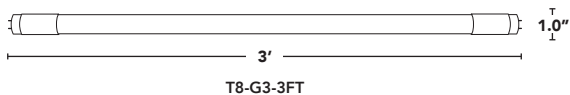

TOTALTUBE T8 G3

PART #	UPC	REPLACES	WATTAGE	LUMENS	COLOR	BASE	DLC CODE
RPT-B-TOTALTUBE-T8-G3-2FT-830-A	844006011802	17W FL	10W	1350	3000K	G13	N/A
RPT-B-TOTALTUBE-T8-G3-2FT-835-A	844006011819	17W FL	10W	1350	3500K	G13	N/A
RPT-B-TOTALTUBE-T8-G3-2FT-840-A	844006010003	17W FL	10W	1350	4000K	G13	N/A
RPT-B-TOTALTUBE-T8-G3-2FT-850-A	844006011826	17W FL	10W	1350	5000K	G13	N/A
RPT-B-TOTALTUBE-T8-G3-3FT-830-A	844006011901	25W FL	10W	1350	3000K	G13	N/A
RPT-B-TOTALTUBE-T8-G3-3FT-835-A	844006010027	25W FL	10W	1350	3500K	G13	PL56K1S3WXX5
RPT-B-TOTALTUBE-T8-G3-3FT-840-A	844006010010	25W FL	10W	1350	4000K	G13	PLWS9UUELNSC
RPT-B-TOTALTUBE-T8-G3-3FT-850-A	844006011918	25W FL	10W	1350	5000K	G13	PL7TNN06QF6X
RPT-B-TOTALTUBE-T8-G3-4FT-830-A	844006011925	32W FL	12W	1620	3000K	G13	PL3APLQDF6FO
RPT-B-TOTALTUBE-T8-G3-4FT-835-A	844006011932	32W FL	12W	1620	3500K	G13	PLVUI4UZR673
RPT-B-TOTALTUBE-T8-G3-4FT-840-A	844006010034	32W FL	12W	1620	4000K	G13	PLH56D7P9FSA
RPT-B-TOTALTUBE-T8-G3-4FT-850-A	844006010041	32W FL	12W	1620	5000K	G13	PL4C09IYD7MS
RPT-B-TOTALTUBE-T8-G3-4FT-HO-830-A	844006011949	32W FL	15W	2025	3000K	G13	PL1S87BVLZDG
RPT-B-TOTALTUBE-T8-G3-4FT-HO-835-A	844006010058	32W FL	15W	2025	3500K	G13	PLMF20ORM55F
RPT-B-TOTALTUBE-T8-G3-4FT-HO-840-A	844006010065	32W FL	15W	2025	4000K	G13	PLK392SE49X7
RPT-B-TOTALTUBE-T8-G3-4FT-HO-850-A	844006010072	32W FL	15W	2025	5000K	G13	PLZIIMNJ36R6
RPT-B-TOTALTUBE-T8-G3-2FTU1-830-A	844006011833	32W FL	15W	1950	3000K	G13	N/A
RPT-B-TOTALTUBE-T8-G3-2FTU1-835-A	844006011840	32W FL	15W	1950	3500K	G13	N/A
RPT-B-TOTALTUBE-T8-G3-2FTU1-840-A	844006011857	32W FL	15W	1950	4000K	G13	N/A
RPT-B-TOTALTUBE-T8-G3-2FTU6-830-A	844006011864	32W FL	15W	1950	3000K	G13	PLD98QC5DNTH
RPT-B-TOTALTUBE-T8-G3-2FTU6-835-A	844006011871	32W FL	15W	1950	3500K	G13	PL42DYDNXI8M
RPT-B-TOTALTUBE-T8-G3-2FTU6-840-A	844006011888	32W FL	15W	1950	4000K	G13	PLHIDDU8DOO