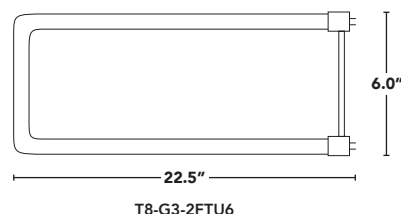

TOTALTUBE T8 G3

PART #	UPC	REPLACES	WATTAGE	LUMENS	COLOR	BASE	DLC CODE
RPT-B-TOTALTUBE-T8-G3-2FT-830-A	844006011802	17W FL	10W	1350	3000K	G13	N/A
RPT-B-TOTALTUBE-T8-G3-2FT-835-A	844006011819	17W FL	10W	1350	3500K	G13	N/A
RPT-B-TOTALTUBE-T8-G3-2FT-840-A	844006010003	17W FL	10W	1350	4000K	G13	N/A
RPT-B-TOTALTUBE-T8-G3-2FT-850-A	844006011826	17W FL	10W	1350	5000K	G13	N/A
RPT-B-TOTALTUBE-T8-G3-3FT-830-A	844006011901	25W FL	10W	1350	3000K	G13	N/A
RPT-B-TOTALTUBE-T8-G3-3FT-835-A	844006010027	25W FL	10W	1350	3500K	G13	PL56K1S3WXX5
RPT-B-TOTALTUBE-T8-G3-3FT-840-A	844006010010	25W FL	10W	1350	4000K	G13	PLWS9UUELNSC
RPT-B-TOTALTUBE-T8-G3-3FT-850-A	844006011918	25W FL	10W	1350	5000K	G13	PL7TNN06QF6X
RPT-B-TOTALTUBE-T8-G3-4FT-830-A	844006011925	32W FL	12W	1620	3000K	G13	PL3APLQDF6FO
RPT-B-TOTALTUBE-T8-G3-4FT-835-A	844006011932	32W FL	12W	1620	3500K	G13	PLVUI4UZR673
RPT-B-TOTALTUBE-T8-G3-4FT-840-A	844006010034	32W FL	12W	1620	4000K	G13	PLH56D7P9FSA
RPT-B-TOTALTUBE-T8-G3-4FT-850-A	844006010041	32W FL	12W	1620	5000K	G13	PL4C09IYD7MS
RPT-B-TOTALTUBE-T8-G3-4FT-HO-830-A	844006011949	32W FL	15W	2025	3000K	G13	PL1S87BVLZDG
RPT-B-TOTALTUBE-T8-G3-4FT-HO-835-A	844006010058	32W FL	15W	2025	3500K	G13	PLMF20ORM55F
RPT-B-TOTALTUBE-T8-G3-4FT-HO-840-A	844006010065	32W FL	15W	2025	4000K	G13	PLK392SE49X7
RPT-B-TOTALTUBE-T8-G3-4FT-HO-850-A	844006010072	32W FL	15W	2025	5000K	G13	PLZIIMNJ36R6
RPT-B-TOTALTUBE-T8-G3-2FTU1-830-A	844006011833	32W FL	15W	1950	3000K	G13	N/A
RPT-B-TOTALTUBE-T8-G3-2FTU1-835-A	844006011840	32W FL	15W	1950	3500K	G13	N/A
RPT-B-TOTALTUBE-T8-G3-2FTU1-840-A	844006011857	32W FL	15W	1950	4000K	G13	N/A
RPT-B-TOTALTUBE-T8-G3-2FTU6-830-A	844006011864	32W FL	15W	1950	3000K	G13	PLD98QC5DNTH
RPT-B-TOTALTUBE-T8-G3-2FTU6-835-A	844006011871	32W FL	15W	1950	3500K	G13	PL42DYDNXI8M
RPT-B-TOTALTUBE-T8-G3-2FTU6-840-A	844006011888	32W FL	15W	1950	4000K	G13	PLHIDDU8DOO