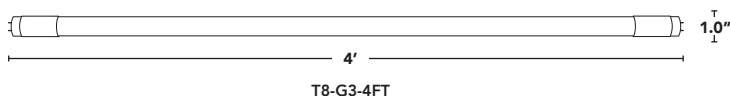

TOTALTUBE T8 G3

PART #	UPC	REPLACES	WATTAGE	LUMENS	COLOR	BASE	DLC CODE
RPT-B-TOTALTUBE-T8-G3-2FT-830-A	844006011802	17W FL	10W	1350	3000K	G13	N/A
RPT-B-TOTALTUBE-T8-G3-2FT-835-A	844006011819	17W FL	10W	1350	3500K	G13	N/A
RPT-B-TOTALTUBE-T8-G3-2FT-840-A	844006010003	17W FL	10W	1350	4000K	G13	N/A
RPT-B-TOTALTUBE-T8-G3-2FT-850-A	844006011826	17W FL	10W	1350	5000K	G13	N/A
RPT-B-TOTALTUBE-T8-G3-3FT-830-A	844006011901	25W FL	10W	1350	3000K	G13	N/A
RPT-B-TOTALTUBE-T8-G3-3FT-835-A	844006010027	25W FL	10W	1350	3500K	G13	PL56K1S3WXX5
RPT-B-TOTALTUBE-T8-G3-3FT-840-A	844006010010	25W FL	10W	1350	4000K	G13	PLWS9UUELNSC
RPT-B-TOTALTUBE-T8-G3-3FT-850-A	844006011918	25W FL	10W	1350	5000K	G13	PL7TNN06QF6X
RPT-B-TOTALTUBE-T8-G3-4FT-830-A	844006011925	32W FL	12W	1620	3000K	G13	PL3APLQDF6FO
RPT-B-TOTALTUBE-T8-G3-4FT-835-A	844006011932	32W FL	12W	1620	3500K	G13	PLVUI4UZR673
RPT-B-TOTALTUBE-T8-G3-4FT-840-A	844006010034	32W FL	12W	1620	4000K	G13	PLH56D7P9FSA
RPT-B-TOTALTUBE-T8-G3-4FT-850-A	844006010041	32W FL	12W	1620	5000K	G13	PL4C09IYD7MS
RPT-B-TOTALTUBE-T8-G3-4FT-HO-830-A	844006011949	32W FL	15W	2025	3000K	G13	PL1S87BVLZDG
RPT-B-TOTALTUBE-T8-G3-4FT-HO-835-A	844006010058	32W FL	15W	2025	3500K	G13	PLMF20ORM55F
RPT-B-TOTALTUBE-T8-G3-4FT-HO-840-A	844006010065	32W FL	15W	2025	4000K	G13	PLK392SE49X7
RPT-B-TOTALTUBE-T8-G3-4FT-HO-850-A	844006010072	32W FL	15W	2025	5000K	G13	PLZIIMNJ36R6
RPT-B-TOTALTUBE-T8-G3-2FTU1-830-A	844006011833	32W FL	15W	1950	3000K	G13	N/A
RPT-B-TOTALTUBE-T8-G3-2FTU1-835-A	844006011840	32W FL	15W	1950	3500K	G13	N/A
RPT-B-TOTALTUBE-T8-G3-2FTU1-840-A	844006011857	32W FL	15W	1950	4000K	G13	N/A
RPT-B-TOTALTUBE-T8-G3-2FTU6-830-A	844006011864	32W FL	15W	1950	3000K	G13	PLD98QC5DNTH
RPT-B-TOTALTUBE-T8-G3-2FTU6-835-A	844006011871	32W FL	15W	1950	3500K	G13	PL42DYDNXI8M
RPT-B-TOTALTUBE-T8-G3-2FTU6-840-A	844006011888	32W FL	15W	1950	4000K	G13	PLHIDDU8DOO