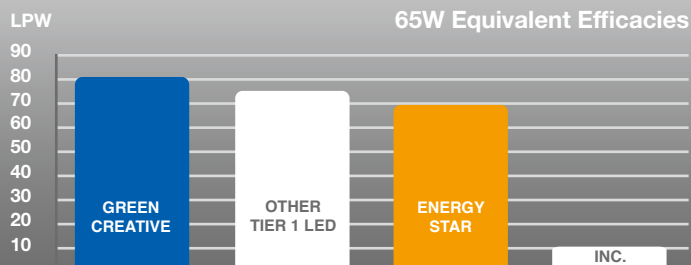

BR30 8W DIM. TITANIUM LED SERIES

8W REPLACES

65W Inc.

80% Energy Savings

PRO

\$205 Savings per lamp*

- Ⓞ Revolutionary CLOUD design
- Ⓞ 60% lighter due to environmentally friendly construction
- Ⓞ Exceptional efficacy 81 LPW in Soft White CCT
- Ⓞ Smooth dimming with existing installations
- Ⓞ Accurate color rendering CRI 82
- Ⓞ Soft White, Warm White & Cool White CCT

25,000 H

DIMMABLE

81 LPW

EFFICACY

3 YR WARRANTY

CRI (Ra)

ENCLOSED**

LM 79

LM 80

TM 21

BR PRODUCT FEATURES

Revolutionary CLOUD Design

The BR30 CLOUD features an innovative design that provides more efficient light output than previous generations while using 35% less material. This environmentally friendly lamp weighs less than 100g and maintains a traditional incandescent form factor, making it suitable for all applications.

Exceptional Efficacy

At 81 LPW, this lamp's efficacy is higher than the Tier 1 LED BR30 65W replacement industry average and exceeds the new ENERGY STAR 2.0 requirements. This energy-saving performance makes this lamp a smart retrofit choice for incandescent bulbs.